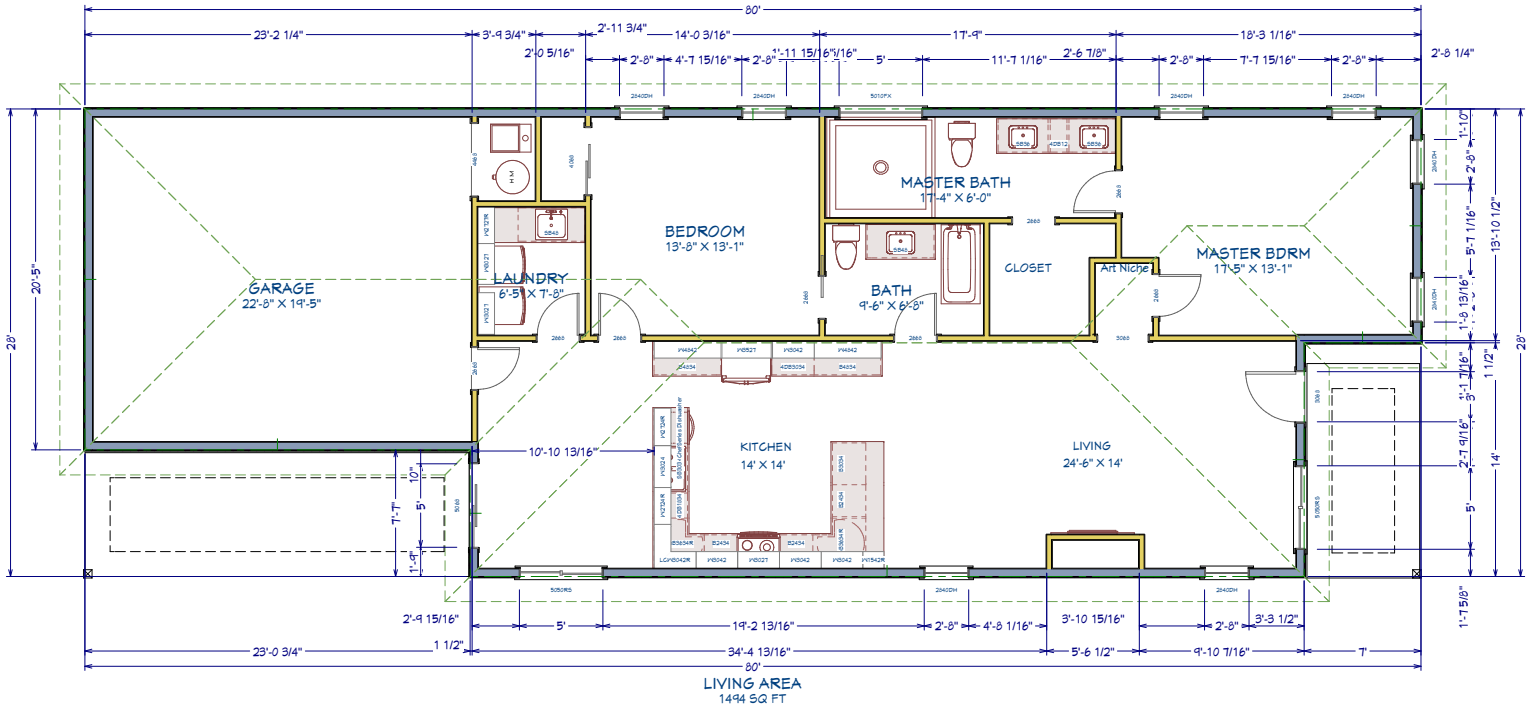

**Integrity
Homes**

**“THE BITTERNESS OF POOR QUALITY
REMAINS LONG AFTER THE SWEET-
NESS OF LOW PRICE IS FORGOTTEN.”**

BEN FRANKLIN

THE ADAMS

Key Specs

1250 Sq. Ft.

2 Bedrooms

2 Full Baths

1 Story

2 Garages

**Integrity
Homes**

**“THE BITTERNESS OF POOR QUALITY
REMAINS LONG AFTER THE SWEET-
NESS OF LOW PRICE IS FORGOTTEN.”**

BEN FRANKLIN

THE ADAMS

Key Specs

1250 Sq. Ft.

2 Bedrooms

2 Full Baths

1 Story

2 Garages