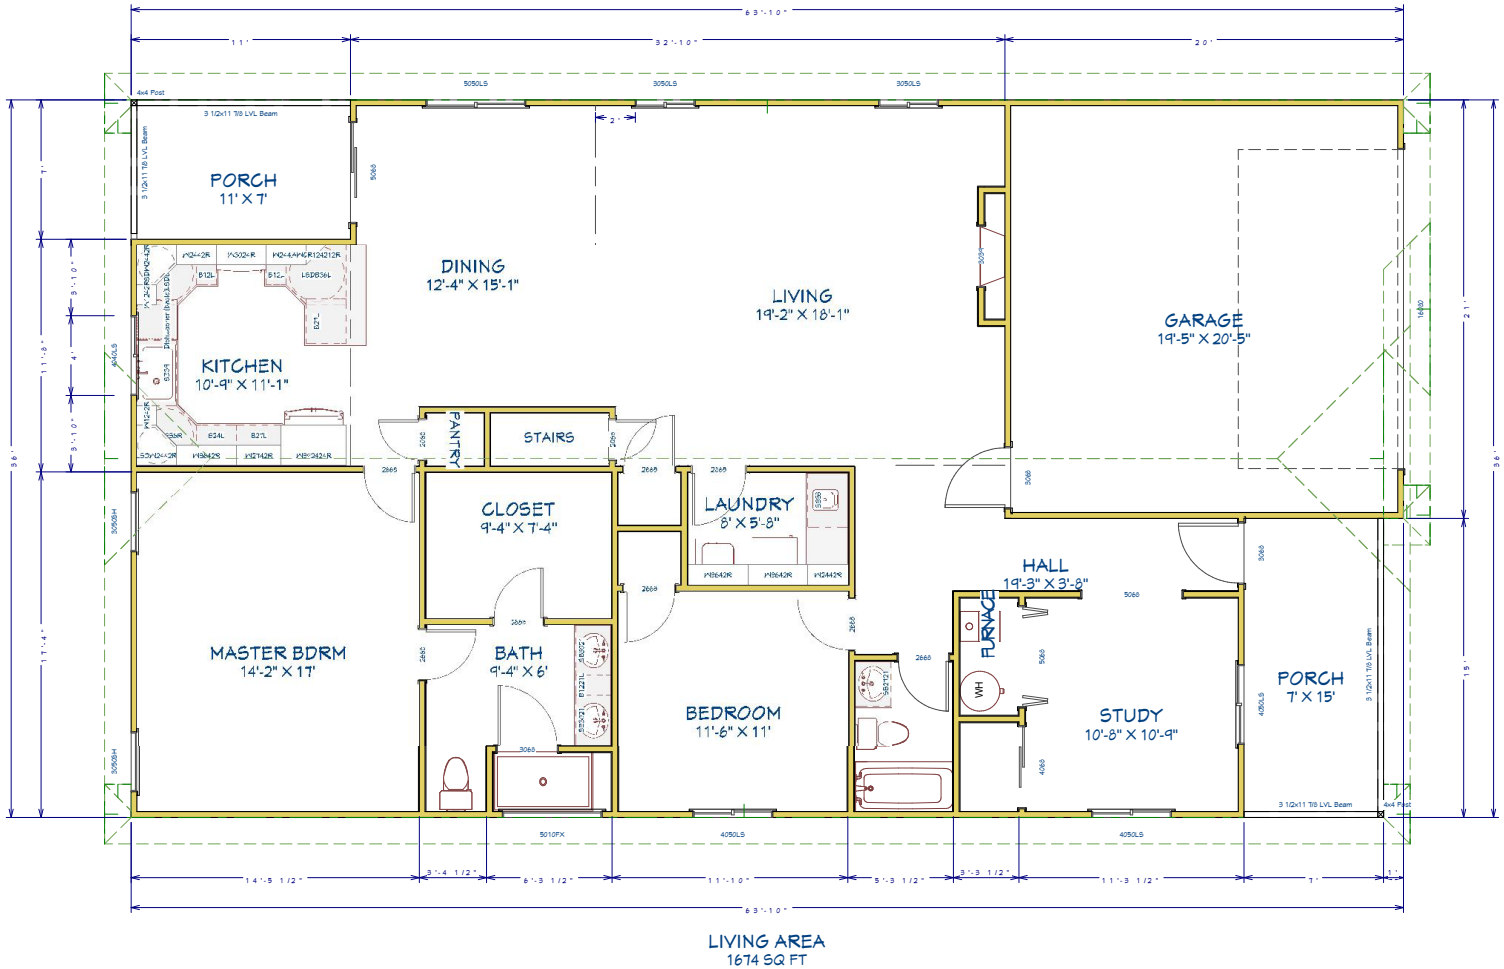

**“THE BITTERNESS OF POOR QUALITY
REMAINS LONG AFTER THE SWEET-
NESS OF LOW PRICE IS FORGOTTEN.”**

BEN FRANKLIN

THE JEFFERSON

Key Specs

1600 Sq. Ft.

2 Bedrooms

2 Full Baths

1 Story

2 Garages

**Integrity
Homes**

**“THE BITTERNESS OF POOR QUALITY
REMAINS LONG AFTER THE SWEET-
NESS OF LOW PRICE IS FORGOTTEN.”**

BEN FRANKLIN

THE JEFFERSON

Key Specs

 **1600 Sq. Ft.**

 **2 Bedrooms**

 **2 Full Baths**

 **1 Story**

 **2 Garages**